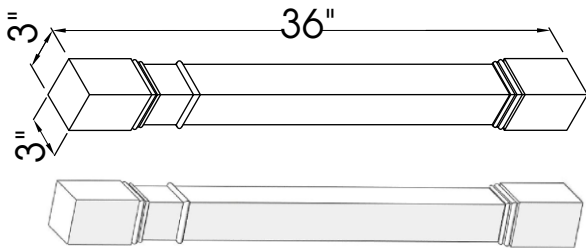

# KITCHEN CABINET

Luxury Cabinets at Affordable Prices

Hotline: (813) 546 2941

[kc2design.com@gmail.com](mailto:kc2design.com@gmail.com)

**TOE KICK**

Item	Width	Height	Depth
PW-TK8	96"	4.5"	0.25"

**POST**

Item	Width	Height	Depth
PW-POST3X3X36	3"	36"	3"