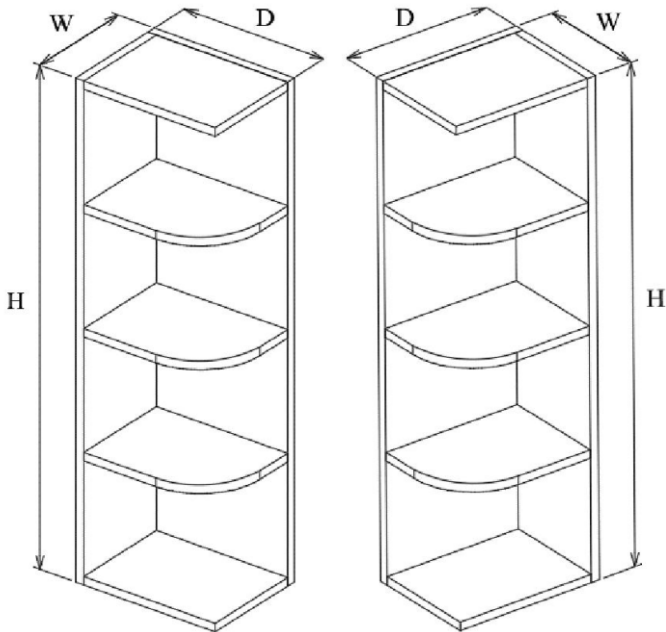

**WALL DIAGONAL CORNER**

Item	Width	Height	Depth	Doors	Shelves
PW-WDC-243012	24"	30"	24"	1	2
PW-WDC-243612	24"	36"	24"	1	2
PW-WDC-244212	24"	42"	24"	1	3

# KITCHEN CABINET

Luxury Cabinets at Affordable Prices

Hotline: (813) 546 2941

[kc2design.com@gmail.com](mailto:kc2design.com@gmail.com)

**GLASS HOLDER**

Item	Width	Height	Depth
PW-GH36	36"	4"	12"

**WALL END SHELF**

Item	Width	Height	Depth	Shelves
PW-WESLO93012	9"	30"	12"	2
PW-WESRO93012	9"	30"	12"	2
PW-WESLO93612	9"	36"	12"	2
PW-WESRO93612	9"	36"	12"	2
PW-WESLO94212	9"	42"	12"	3
PW-WESRO94212	9"	42"	12"	3

**WALL WINE RACK**