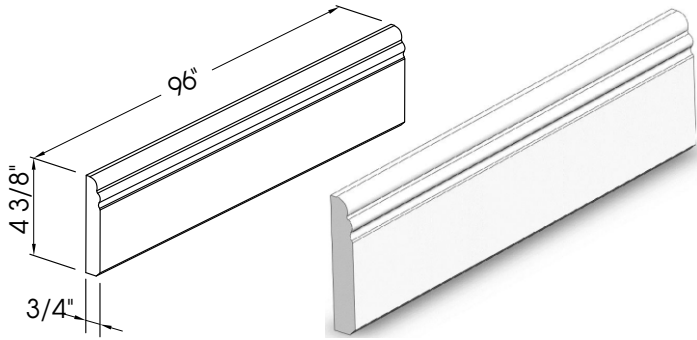

ACCESSORIES

BASE MOLDING

Item	Length	Height	Depth
PW-BASEMOLD96	96"	4 3/8"	3/4"