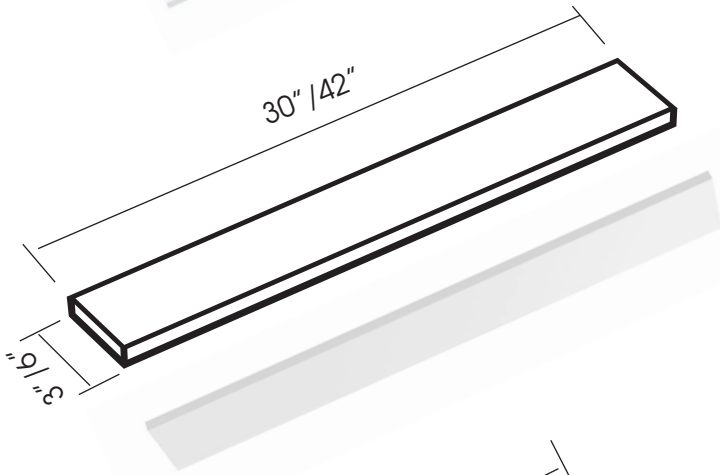

# KITCHEN CABINET

Luxury Cabinets at Affordable Prices

Hotline: (813) 546 2941

[kc2design.com@gmail.com](mailto:kc2design.com@gmail.com)

**BASE FILLER**

Item	Width	Height	Depth
PW-BF-3"	3"	34.5"	3/4"

**WALL FILLER**