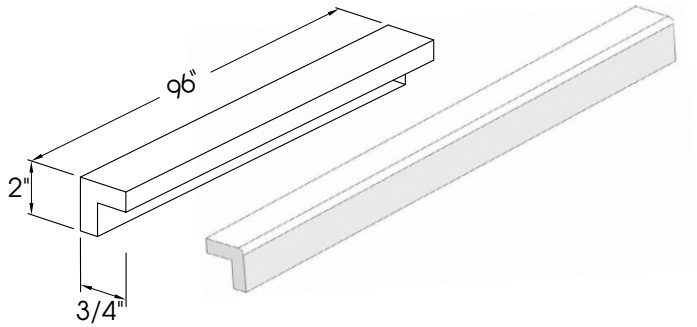

ANGLE CORNER MOLDING

Item	Length	Height	Depth
PW-CORMOLD96	96"	3/4"	3/4"