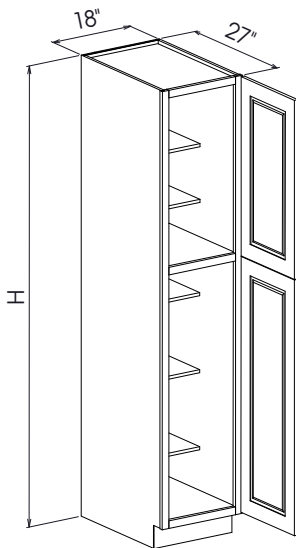

Item	Width	Height	Depth	Shelves
PW-WESLO93012	9"	30"	12"	2
PW-WESRO93012	9"	30"	12"	2
PW-WESLO93612	9"	36"	12"	2
PW-WESRO93612	9"	36"	12"	2
PW-WESLO94212	9"	42"	12"	3
PW-WESRO94212	9"	42"	12"	3

**WALL WINE RACK**

Item	Width	Height	Depth
PW-WRC3018	30"	18"	12"

## TALL CABINETS

### OVEN PANTRY

Item	Width	Height	Height Doors	Depth	Doors	Drawers	Fake Drawers	Shelves
PW-OVD338427	33"	84"	12"	27"	2	1	1	0
PW-OVD339027	33"	90"	18"	27"	2	1	1	0
PW-OVD339627	33"	96"	24"	27"	2	1	1	2