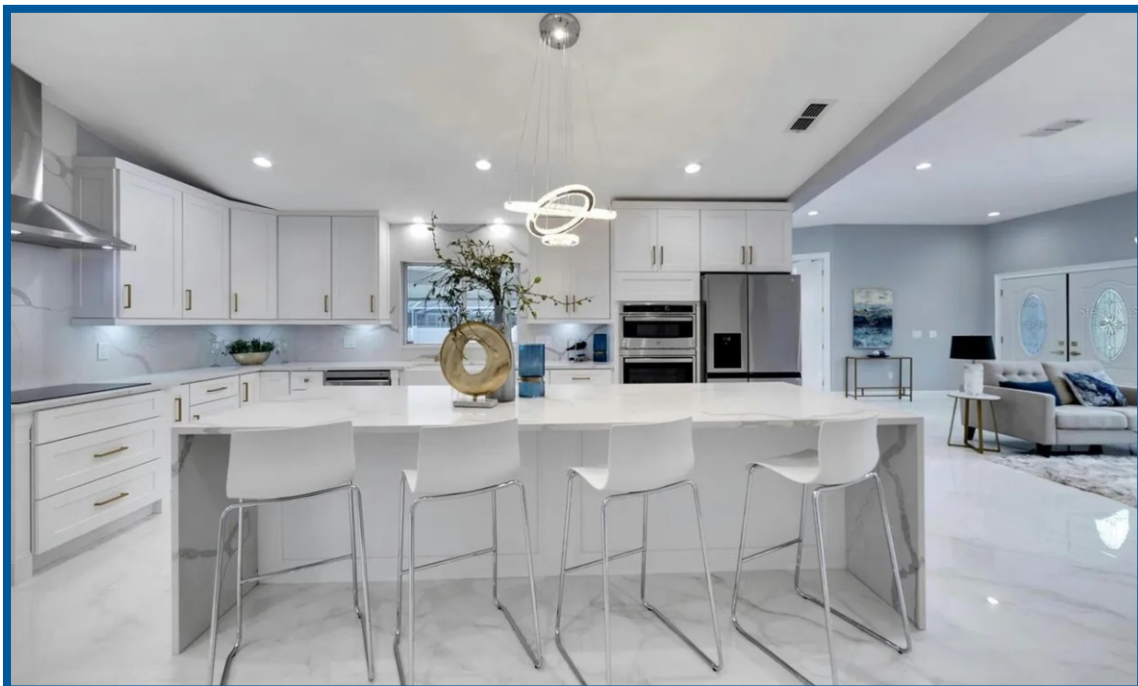

# KITCHEN CABINET

Luxury Cabinets at Affordable Prices

Hotline: (813) 546 2941

[kc2design.com@gmail.com](mailto:kc2design.com@gmail.com)

**TOE KICK**

Item	Width	Height	Depth
PW-TK8	96"	4.5"	0.25"

**POST**

Item	Width	Height	Depth
PW-POST3X3X36	3"	36"	3"