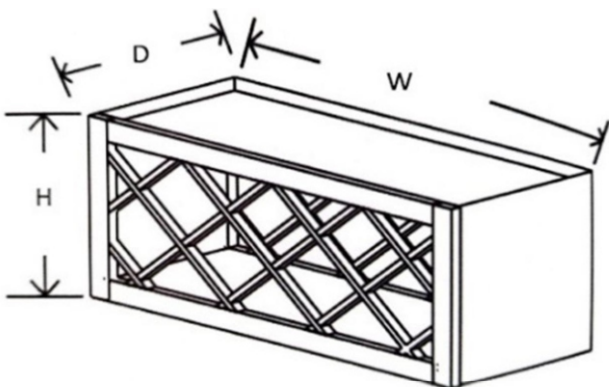

WALL WINE RACK

Item	Width	Height	Depth
PW-WRC3018	30"	18"	12"