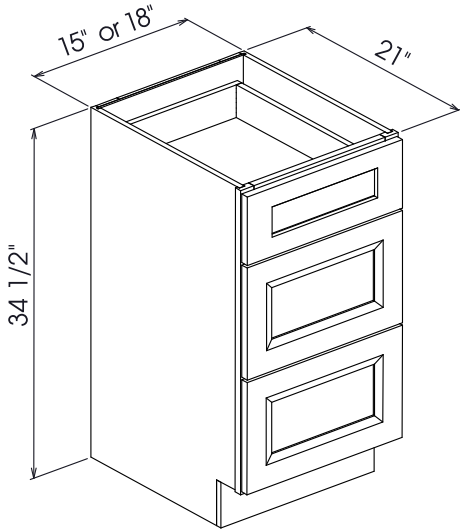

VANITY CABINETS

Item	Width	Height	Depth	Doors	Fake Drawers	Drawers
PW-VDB15	15"	34 1/2"	21"	0	0	3
PW-VDB18	18"	34 1/2"	21"	0	0	3