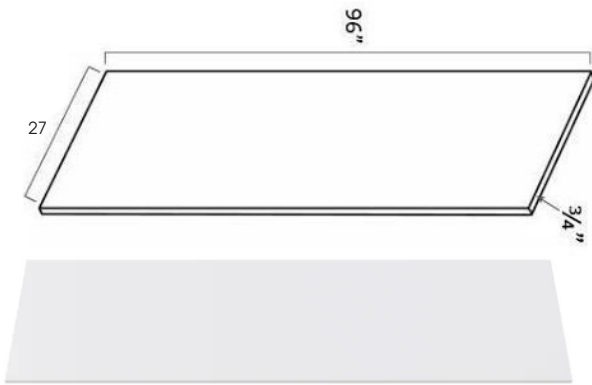

**VALANCE**

Item	Width	Height	Depth
PW-VAL4	42"	8	3/4"
PW-VAL4	48"	8	3/4"

**DISH WASHER PANEL**

Item	Width	Height	Depth
PW-DWP324	3"	34 1/2"	24"

**REFRIGERATOR PANEL**

Item	Depth	Height	Thick	Finish
PW-RP2796	27"	96"	3/4"	4 (sides)