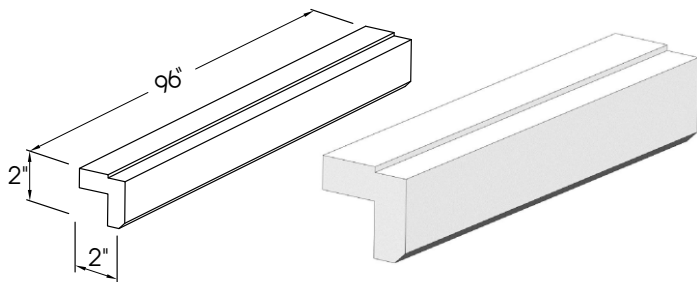

MODERN LIGHT RAIL MOLDING

Item	Length	Height	Depth
PW-TLR8	96"	2"	2"