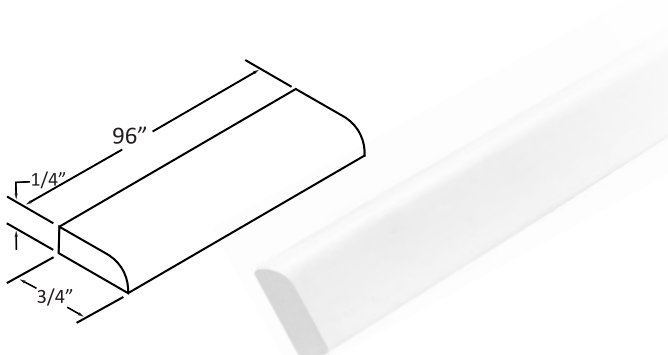

SCRIBE MOLDING

Item	Length	Height	Depth
PW-SCRIBEMOLDING	96"	0.75"	0.25"