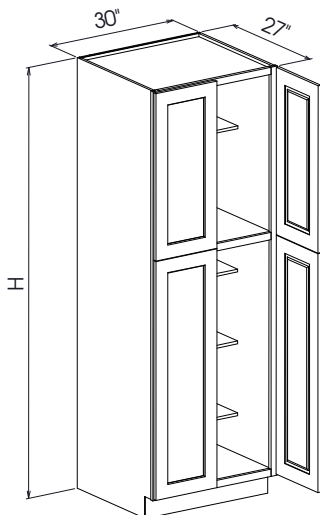

## TALL CABINETS

### OVEN PANTRY

Item	Width	Height	Height Doors	Depth	Doors	Drawers	Fake Drawers	Shelves
PW-OVD338427	33"	84"	12"	27"	2	1	1	0
PW-OVD339027	33"	90"	18"	27"	2	1	1	0
PW-OVD339627	33"	96"	24"	27"	2	1	1	2

### TALL PANTRY

Item	Width	Height	Depth	Doors	Drawers	Shelves
PW-WP188427	18"	84"	27"	2	0	4
PW-WP189027	18"	90"	27"	2	0	4
PW-WP189627	18"	96"	27"	2	0	5

Item	Width	Height	Depth	Doors	Drawers	Shelves
PW-WP308427	30"	84"	27"	4	0	4
PW-WP309027	30"	90"	27"	4	0	5
PW-WP309627	30"	96"	27"	4	0	6