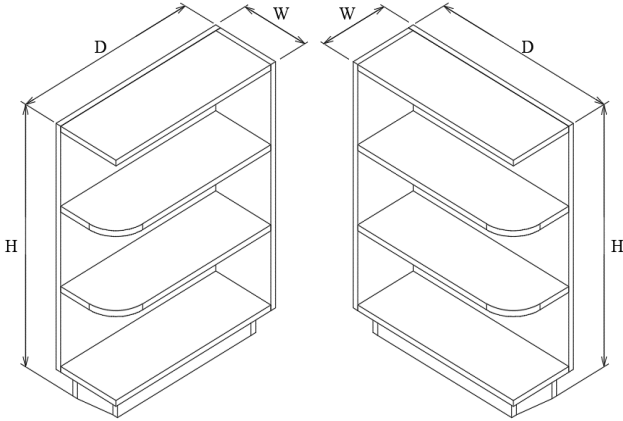

# KITCHEN CABINET

Luxury Cabinets at Affordable Prices

Hotline: (813) 546 2941

[kc2design.com@gmail.com](mailto:kc2design.com@gmail.com)

**LAZY SUSAN CORNER BASE**

Item	Width	Height	Depth	Doors	Drawers	Shelves
PW-LZS3324	33"	34 1/2"	24"	1 (Bifold)	0	2
PW-LZS3624	36"	34 1/2"	24"	1 (Bifold)	0	2

**FARMHOUSE SINK CABINET**

Item	Width	Height	Depth	Doors	Drawers	Shelves
PW-FSB36	36"	34 1/2"	24"	2	0	0

**BASE SPICE RACK**

Item	Width	Height	Depth	Drawers	Shelves
PW-SP09	9"	34 1/2"	24"	1	3

**BASE END SHELF**

Item	Width	Height	Depth	Shelves
PW-BESLO9	9"	34 1/2"	24"	3
PW-BESRO9	9"	34 1/2"	24"	3

**BASE MICROWAVE CABINET**

Item	Width	Height	Depth	Doors	Drawers	Shelves
PW-BMC30	30"	34 1/2"	24"	0	1	0

**WASTE BASKET BASE**