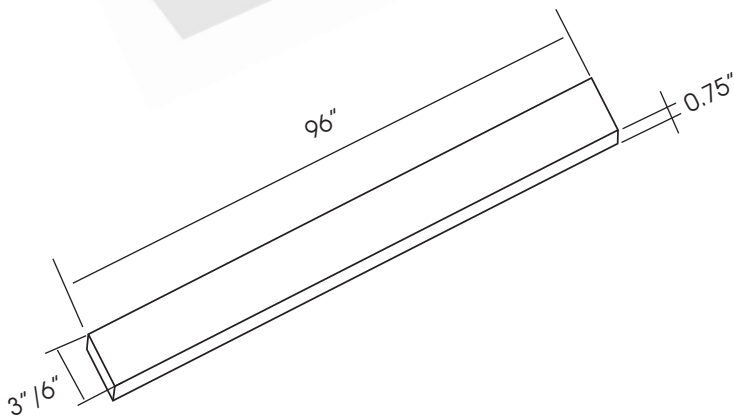

TALL FILLER

Item	Width	Height	Depth
PW-FILLER-3x96	3"	96"	0.75"
PW-FILLER-6x96	6"	96"	0.75"