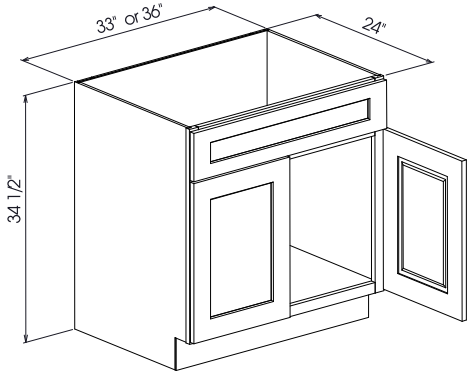

## BASE CABINETS

Item	Width	Height	Depth	Doors	Drawers	Shelves
PW-B09	9"	34 1/2"	24"	1	1	1
PW-B12	12"	34 1/2"	24"	1	1	1
PW-B15	15"	34 1/2"	24"	1	1	1
PW-B18	18"	34 1/2"	24"	1	1	1
PW-B21	21"	34 1/2"	24"	1	1	1

Item	Width	Height	Depth	Doors	Drawers	Shelves
PW-B24	24"	34 1/2"	24"	2	1	1
PW-B27	27"	34 1/2"	24"	2	1	1
PW-B30	30"	34 1/2"	24"	2	1	1

Item	Width	Height	Depth	Doors	Drawers	Shelves
PW-B33	33"	34 1/2"	24"	2	2	1
PW-B36	36"	34 1/2"	24"	2	2	1
PW-B39	39"	34 1/2"	24"	2	2	1