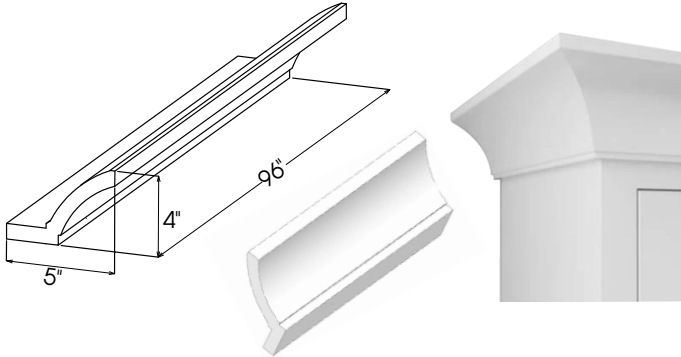

### MODERN CROWN MOLDING

Item	Length	Height	Depth
PW-CCM8M CROWN	96"	4"	4 1/2"

### MODERN LIGHT RAIL MOLDING

Item	Length	Height	Depth
PW-TLR8	96"	2"	2"

**LUXURY CROWN MOLDING**

Item	Length	Height	Depth
PW-CCM8	96"	4"	5"

**LUXURY LIGHT RAIL MOLDING**

Item	Length	Height	Depth
PW-TLR8	96"	2"	2 3/4"