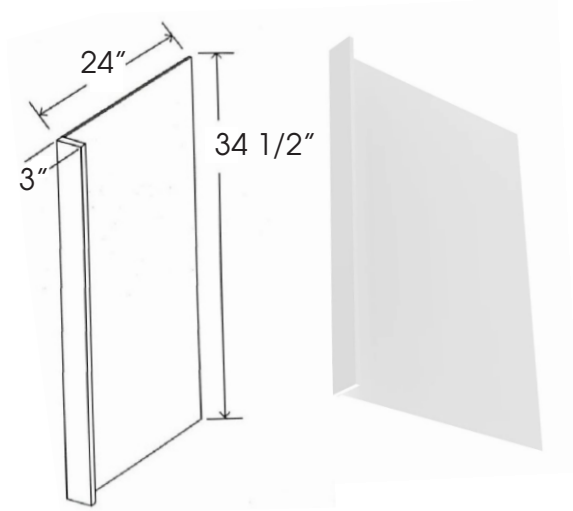

DISH WASHER PANEL

Item	Width	Height	Depth
PW-DWP324	3"	34 1/2"	24"