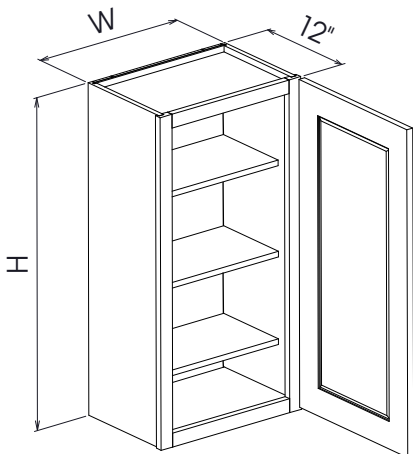

**FARMHOUSE SINK CABINET**

Item	Width	Height	Depth	Doors	Drawers	Shelves
PW-FSB36	36"	34 1/2"	24"	2	0	0

**BASE SPICE RACK**

Item	Width	Height	Depth	Drawers	Shelves
PW-SP09	9"	34 1/2"	24"	1	3

**BASE END SHELF**

Item	Width	Height	Depth	Shelves
PW-BESLO9	9"	34 1/2"	24"	3
PW-BESRO9	9"	34 1/2"	24"	3

**BASE MICROWAVE CABINET**

Item	Width	Height	Depth	Doors	Drawers	Shelves
PW-BMC30	30"	34 1/2"	24"	0	1	0

**WASTE BASKET BASE**

Item	Width	Height	Depth	Doors	Drawers	Shelves
PW-BWBKT18	18"	34 1/2"	24"	0	2	0

## WALL CABINETS

Item	Width	Height	Depth	Doors	Shelves
PW-W0930	9"	30"	12"	1	2
PW-W1230	12"	30"	12"	1	2
PW-W1530	15"	30"	12"	1	2
PW-W1830	18"	30"	12"	1	2
PW-W2130	21"	30"	12"	1	2

PW-W0936	9"	36"	12"	1	2
PW-W1236	12"	36"	12"	1	2
PW-W1536	15"	36"	12"	1	2
PW-W1836	18"	36"	12"	1	2
PW-W2136	21"	36"	12"	1	2