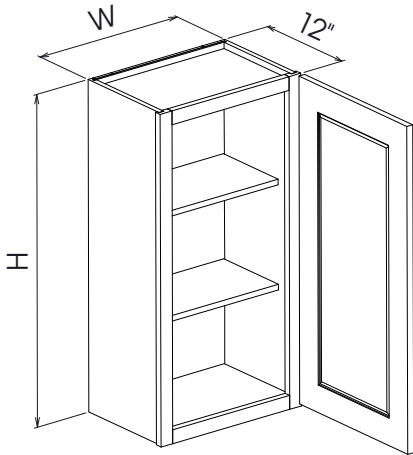

**FARMHOUSE SINK CABINET**

Item	Width	Height	Depth	Doors	Drawers	Shelves
PW-FSB36	36"	34 1/2"	24"	2	0	0

**BASE SPICE RACK**

Item	Width	Height	Depth	Drawers	Shelves
PW-SP09	9"	34 1/2"	24"	1	3

**BASE END SHELF**

Item	Width	Height	Depth	Shelves
PW-BESLO9	9"	34 1/2"	24"	3
PW-BESRO9	9"	34 1/2"	24"	3

**BASE MICROWAVE CABINET**

Item	Width	Height	Depth	Doors	Drawers	Shelves
PW-BMC30	30"	34 1/2"	24"	0	1	0

**WASTE BASKET BASE**

Item	Width	Height	Depth	Doors	Drawers	Shelves
PW-BWBKT18	18"	34 1/2"	24"	0	2	0

## WALL CABINETS

Item	Width	Height	Depth	Doors	Shelves
PW-W0930	9"	30"	12"	1	2
PW-W1230	12"	30"	12"	1	2
PW-W1530	15"	30"	12"	1	2
PW-W1830	18"	30"	12"	1	2
PW-W2130	21"	30"	12"	1	2

PW-W0936	9"	36"	12"	1	2
PW-W1236	12"	36"	12"	1	2
PW-W1536	15"	36"	12"	1	2
PW-W1836	18"	36"	12"	1	2
PW-W2136	21"	36"	12"	1	2