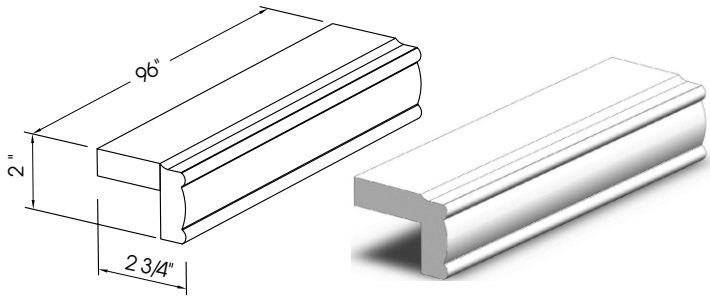

### MODERN LIGHT RAIL MOLDING

Item	Length	Height	Depth
PW-TLR8	96"	2"	2"

**LUXURY CROWN MOLDING**

Item	Length	Height	Depth
PW-CCM8	96"	4"	5"

**LUXURY LIGHT RAIL MOLDING**

Item	Length	Height	Depth
PW-TLR8	96"	2"	2 3/4"