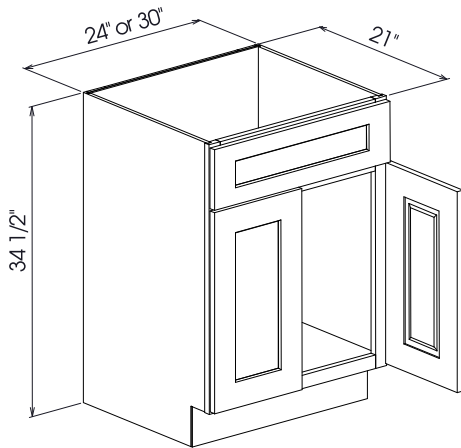

Item	Width	Height	Depth	Doors	Fake Drawers	Drawers
PW-VAN24	24"	34 1/2"	21"	2	1	0
PW-VAN30	30"	34 1/2"	21"	2	1	0