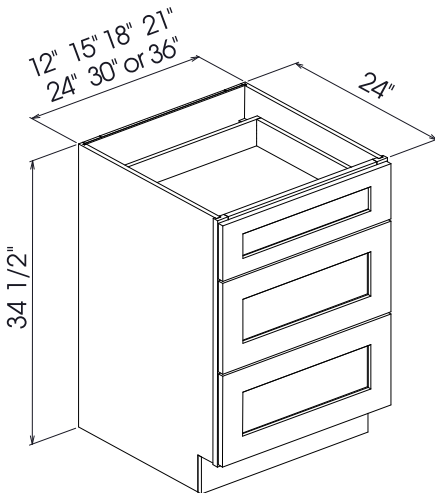

## BASE CABINETS

Item	Width	Height	Depth	Doors	Drawers	Shelves
PW-B09	9"	34 1/2"	24"	1	1	1
PW-B12	12"	34 1/2"	24"	1	1	1
PW-B15	15"	34 1/2"	24"	1	1	1
PW-B18	18"	34 1/2"	24"	1	1	1
PW-B21	21"	34 1/2"	24"	1	1	1

Item	Width	Height	Depth	Doors	Drawers	Shelves
PW-B24	24"	34 1/2"	24"	2	1	1
PW-B27	27"	34 1/2"	24"	2	1	1
PW-B30	30"	34 1/2"	24"	2	1	1

Item	Width	Height	Depth	Doors	Drawers	Shelves
PW-B33	33"	34 1/2"	24"	2	2	1
PW-B36	36"	34 1/2"	24"	2	2	1
PW-B39	39"	34 1/2"	24"	2	2	1

**SINK BASE**

Item	Width	Height	Depth	Doors	Fake Drawers	Shelves
PW-SB33	33"	34 1/2"	24"	2	1	0
PW-SB36	36"	34 1/2"	24"	2	1	0

**3 DRAWERS BASE**

Item	Width	Height	Depth	Doors	Drawers	Shelves
PW-DB12	12"	34 1/2"	24"	0	3	0
PW-DB15	15"	34 1/2"	24"	0	3	0
PW-DB18	18"	34 1/2"	24"	0	3	0
PW-DB21	21"	34 1/2"	24"	0	3	0
PW-DB24	24"	34 1/2"	24"	0	3	0
PW-DB30	30"	34 1/2"	24"	0	3	0
PW-DB36	36"	34 1/2"	24"	0	3	0