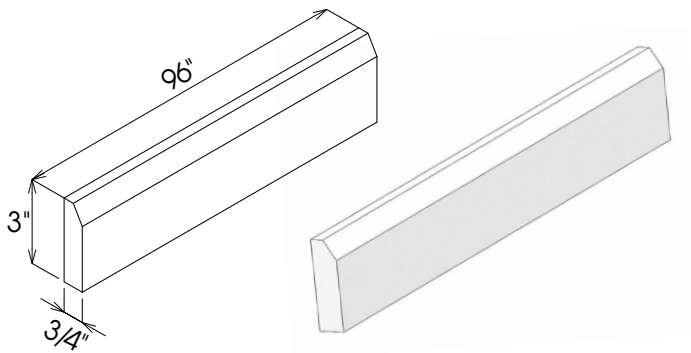

### MODERN LIGHT RAIL MOLDING

Item	Length	Height	Depth
PW-TLR8	96"	2"	2"

**LUXURY CROWN MOLDING**

Item	Length	Height	Depth
PW-CCM8	96"	4"	5"

**LUXURY LIGHT RAIL MOLDING**

Item	Length	Height	Depth
PW-TLR8	96"	2"	2 3/4"