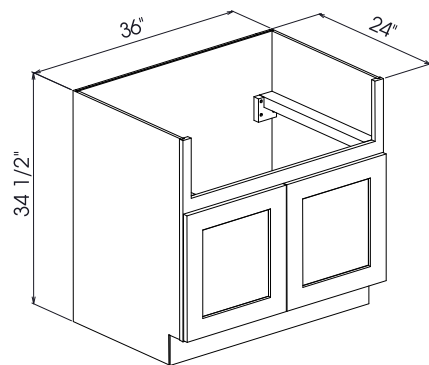

**BLIND CORNER BASE**

Item	Width	Height	Depth	Doors	Drawers	Shelves
PW-BCBL39"	39"	34 1/2"	24"	1	1	1
PW-BCBR39"	39"	34 1/2"	24"	1	1	1

# KITCHEN CABINET

Luxury Cabinets at Affordable Prices

Hotline: (813) 546 2941

[kc2design.com@gmail.com](mailto:kc2design.com@gmail.com)

**LAZY SUSAN CORNER BASE**

Item	Width	Height	Depth	Doors	Drawers	Shelves
PW-LZS3324	33"	34 1/2"	24"	1 (Bifold)	0	2
PW-LZS3624	36"	34 1/2"	24"	1 (Bifold)	0	2

**FARMHOUSE SINK CABINET**

Item	Width	Height	Depth	Doors	Drawers	Shelves
PW-FSB36	36"	34 1/2"	24"	2	0	0

**BASE SPICE RACK**

Item	Width	Height	Depth	Drawers	Shelves
PW-SP09	9"	34 1/2"	24"	1	3

**BASE END SHELF**