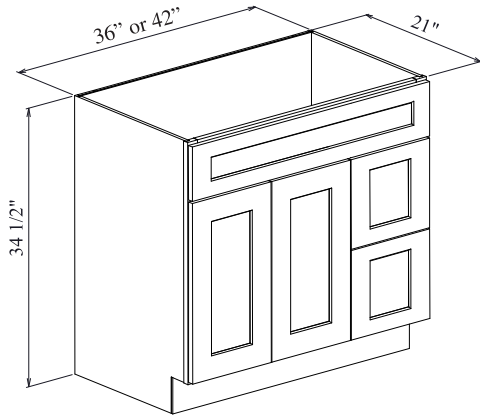

VANITY DRAWERS ON RIGHT

Item	Width	Height	Depth	Doors	Fake Drawers	Drawers
PW-VAN36DR	36"	34 1/2"	21"	2	1	2
PW-VAN42DR	42"	34 1/2"	21"	2	1	2