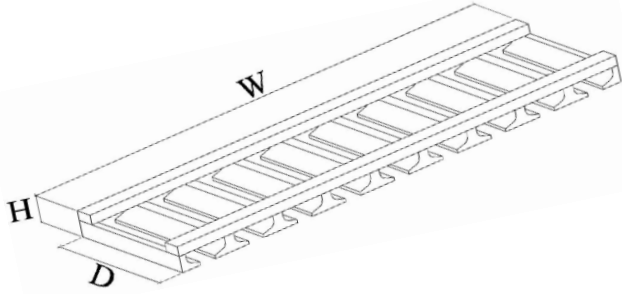

# KITCHEN CABINET

Luxury Cabinets at Affordable Prices

Hotline: (813) 546 2941

[kc2design.com@gmail.com](mailto:kc2design.com@gmail.com)

**GLASS HOLDER**

Item	Width	Height	Depth
PW-GH36	36"	4"	12"

**WALL END SHELF**