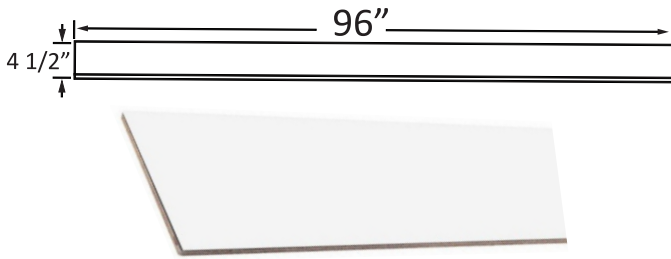

# KITCHEN CABINET

Luxury Cabinets at Affordable Prices

Hotline: (813) 546 2941

[kc2design.com@gmail.com](mailto:kc2design.com@gmail.com)

**TOE KICK**

Item	Width	Height	Depth
PW-TK8	96"	4.5"	0.25"

**POST**

Item	Width	Height	Depth
PW-POST3X3X36	3"	36"	3"