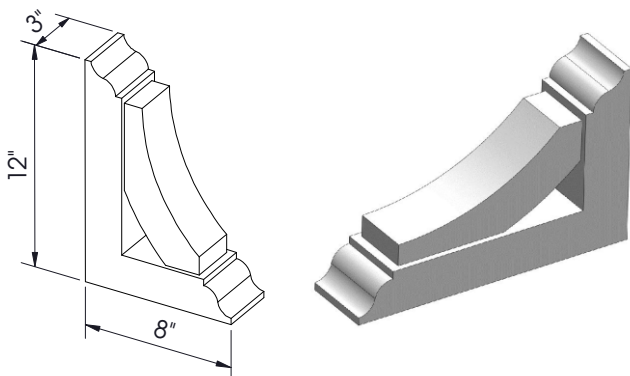

CORBEL

Item	Width	Height	Depth
PW-CORBEL3128	3"	12"	8"