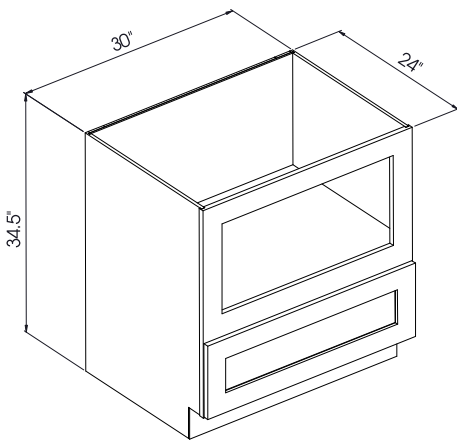

# KITCHEN CABINET

Luxury Cabinets at Affordable Prices

Hotline: (813) 546 2941

[kc2design.com@gmail.com](mailto:kc2design.com@gmail.com)

**LAZY SUSAN CORNER BASE**

Item	Width	Height	Depth	Doors	Drawers	Shelves
PW-LZS3324	33"	34 1/2"	24"	1 (Bifold)	0	2
PW-LZS3624	36"	34 1/2"	24"	1 (Bifold)	0	2

**FARMHOUSE SINK CABINET**

Item	Width	Height	Depth	Doors	Drawers	Shelves
PW-FSB36	36"	34 1/2"	24"	2	0	0

**BASE SPICE RACK**

Item	Width	Height	Depth	Drawers	Shelves
PW-SP09	9"	34 1/2"	24"	1	3

**BASE END SHELF**

Item	Width	Height	Depth	Shelves
PW-BESLO9	9"	34 1/2"	24"	3
PW-BESRO9	9"	34 1/2"	24"	3

**BASE MICROWAVE CABINET**

Item	Width	Height	Depth	Doors	Drawers	Shelves
PW-BMC30	30"	34 1/2"	24"	0	1	0

**WASTE BASKET BASE**