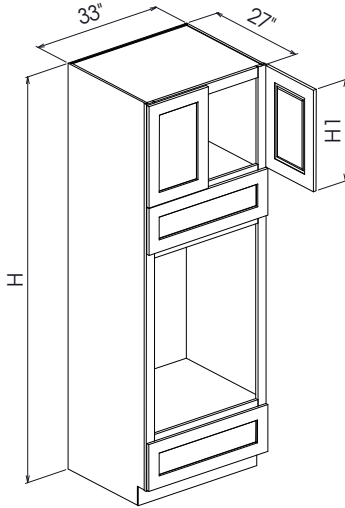

TALL CABINETS

OVEN PANTRY

Item	Width	Height	Height Doors	Depth	Doors	Drawers	Fake Drawers	Shelves
PW-OVD338427	33"	84"	12"	27"	2	1	1	0
PW-OVD339027	33"	90"	18"	27"	2	1	1	0
PW-OVD339627	33"	96"	24"	27"	2	1	1	2