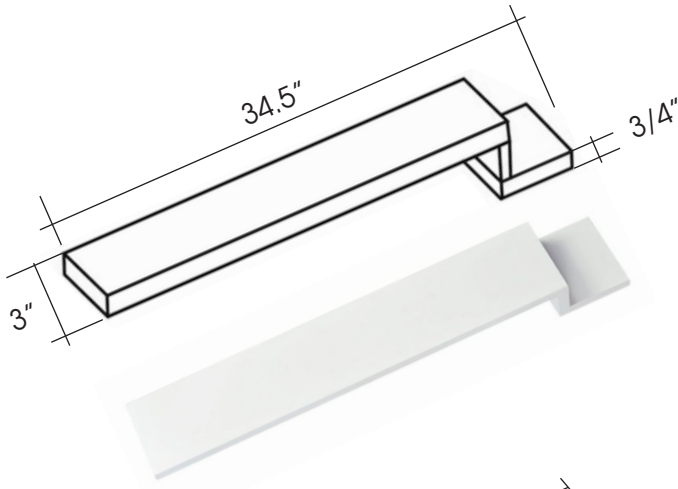

# KITCHEN CABINET

Luxury Cabinets at Affordable Prices

Hotline: (813) 546 2941

[kc2design.com@gmail.com](mailto:kc2design.com@gmail.com)

**BASE FILLER**

Item	Width	Height	Depth
PW-BF-3"	3"	34.5"	3/4"

**WALL FILLER**