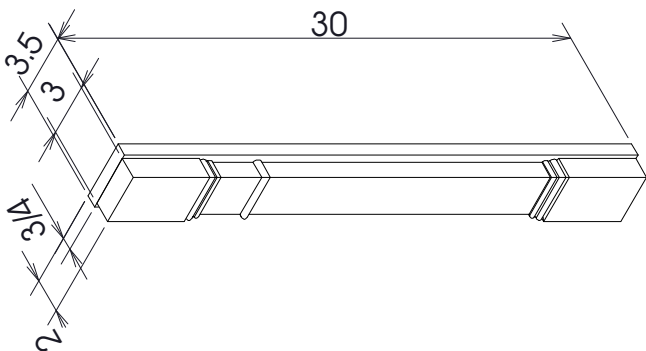

# KITCHEN CABINET

Luxury Cabinets at Affordable Prices

Hotline: (813) 546 2941

[kc2design.com@gmail.com](mailto:kc2design.com@gmail.com)

**TOE KICK**

Item	Width	Height	Depth
PW-TK8	96"	4.5"	0.25"

**POST**

Item	Width	Height	Depth
PW-POST3X3X36	3"	36"	3"