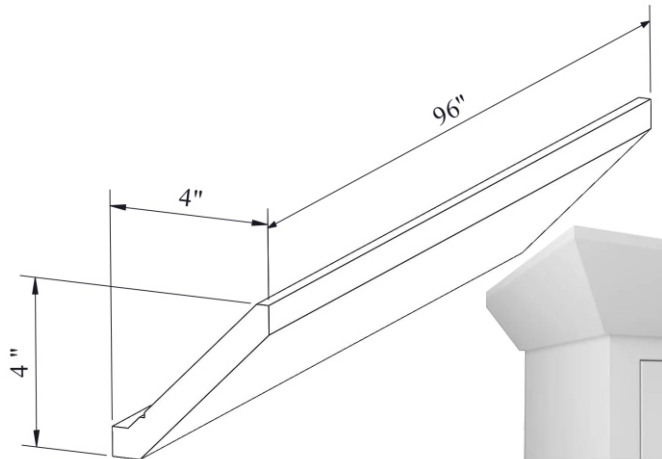

MODERN CROWN MOLDING

Item	Length	Height	Depth
PW-CCM8M CROWN	96"	4"	4 1/2"