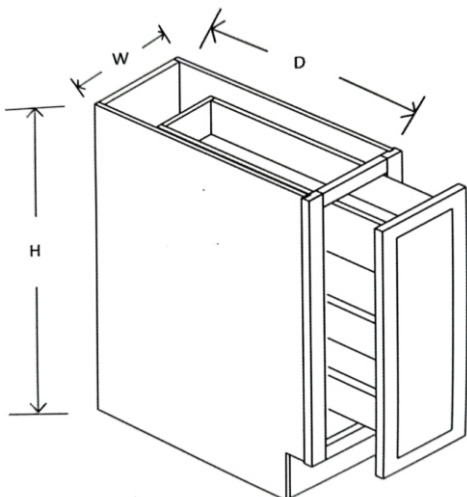

**SINK BASE**

Item	Width	Height	Depth	Doors	Fake Drawers	Shelves
PW-SB33	33"	34 1/2"	24"	2	1	0
PW-SB36	36"	34 1/2"	24"	2	1	0

**3 DRAWERS BASE**

Item	Width	Height	Depth	Doors	Drawers	Shelves
PW-DB12	12"	34 1/2"	24"	0	3	0
PW-DB15	15"	34 1/2"	24"	0	3	0
PW-DB18	18"	34 1/2"	24"	0	3	0
PW-DB21	21"	34 1/2"	24"	0	3	0
PW-DB24	24"	34 1/2"	24"	0	3	0
PW-DB30	30"	34 1/2"	24"	0	3	0
PW-DB36	36"	34 1/2"	24"	0	3	0

**BLIND CORNER BASE**

Item	Width	Height	Depth	Doors	Drawers	Shelves
PW-BCBL39"	39"	34 1/2"	24"	1	1	1
PW-BCBR39"	39"	34 1/2"	24"	1	1	1

# KITCHEN CABINET

Luxury Cabinets at Affordable Prices

Hotline: (813) 546 2941

[kc2design.com@gmail.com](mailto:kc2design.com@gmail.com)

**LAZY SUSAN CORNER BASE**

Item	Width	Height	Depth	Doors	Drawers	Shelves
PW-LZS3324	33"	34 1/2"	24"	1 (Bifold)	0	2
PW-LZS3624	36"	34 1/2"	24"	1 (Bifold)	0	2

**FARMHOUSE SINK CABINET**

Item	Width	Height	Depth	Doors	Drawers	Shelves
PW-FSB36	36"	34 1/2"	24"	2	0	0

**BASE SPICE RACK**

Item	Width	Height	Depth	Drawers	Shelves
PW-SP09	9"	34 1/2"	24"	1	3

**BASE END SHELF**