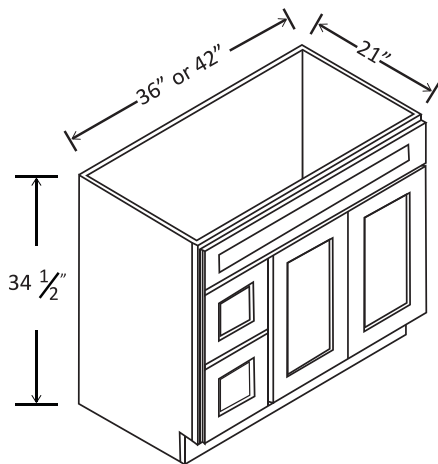

Item	Width	Height	Depth	Doors	Fake Drawers	Drawers
PW-VAN36DL	36"	34 1/2"	21"	2	1	2
PW-VAN42DL	36"	34 1/2"	21"	2	1	2