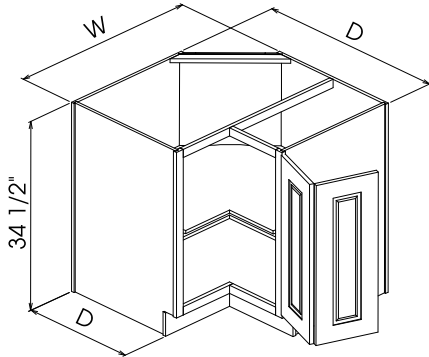

**BLIND CORNER BASE**

Item	Width	Height	Depth	Doors	Drawers	Shelves
PW-BCBL39"	39"	34 1/2"	24"	1	1	1
PW-BCBR39"	39"	34 1/2"	24"	1	1	1

# KITCHEN CABINET

Luxury Cabinets at Affordable Prices

Hotline: (813) 546 2941

[kc2design.com@gmail.com](mailto:kc2design.com@gmail.com)

**LAZY SUSAN CORNER BASE**

Item	Width	Height	Depth	Doors	Drawers	Shelves
PW-LZS3324	33"	34 1/2"	24"	1 (Bifold)	0	2
PW-LZS3624	36"	34 1/2"	24"	1 (Bifold)	0	2

**FARMHOUSE SINK CABINET**

Item	Width	Height	Depth	Doors	Drawers	Shelves
PW-FSB36	36"	34 1/2"	24"	2	0	0

**BASE SPICE RACK**

Item	Width	Height	Depth	Drawers	Shelves
PW-SP09	9"	34 1/2"	24"	1	3

**BASE END SHELF**